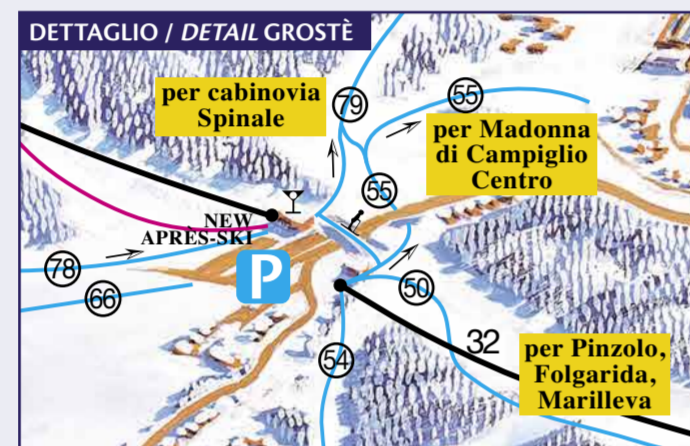

FOLGARIDA - MARILLEVA

IMPIANTI / LIFTS

Table with 5 columns: Lift number, Name, Length, Height difference, and Time. Lists 26 different ski lifts.

PISTE / RUNS

Table with 4 columns: Lift number, Name, Length, and Difficulty level. Lists 26 different ski runs.

DOLOMITI DI BRENTA

LEGENDA / LEGEND section with symbols for lift types, run difficulties, and other ski area features.

MADONNA DI CAMPIGLIO

IMPIANTI / LIFTS

Table with 5 columns: Lift number, Name, Length, Height difference, and Time. Lists 17 different ski lifts.

Table with 4 columns: Lift number, Name, Length, and Difficulty level. Lists 17 different ski runs.

Table with 4 columns: Lift number, Name, Length, and Difficulty level. Lists 17 different ski runs.

PINZOLO

IMPIANTI / LIFTS

Table with 5 columns: Lift number, Name, Length, Height difference, and Time. Lists 12 different ski lifts.

PISTE / RUNS

Table with 4 columns: Lift number, Name, Length, and Difficulty level. Lists 18 different ski runs.