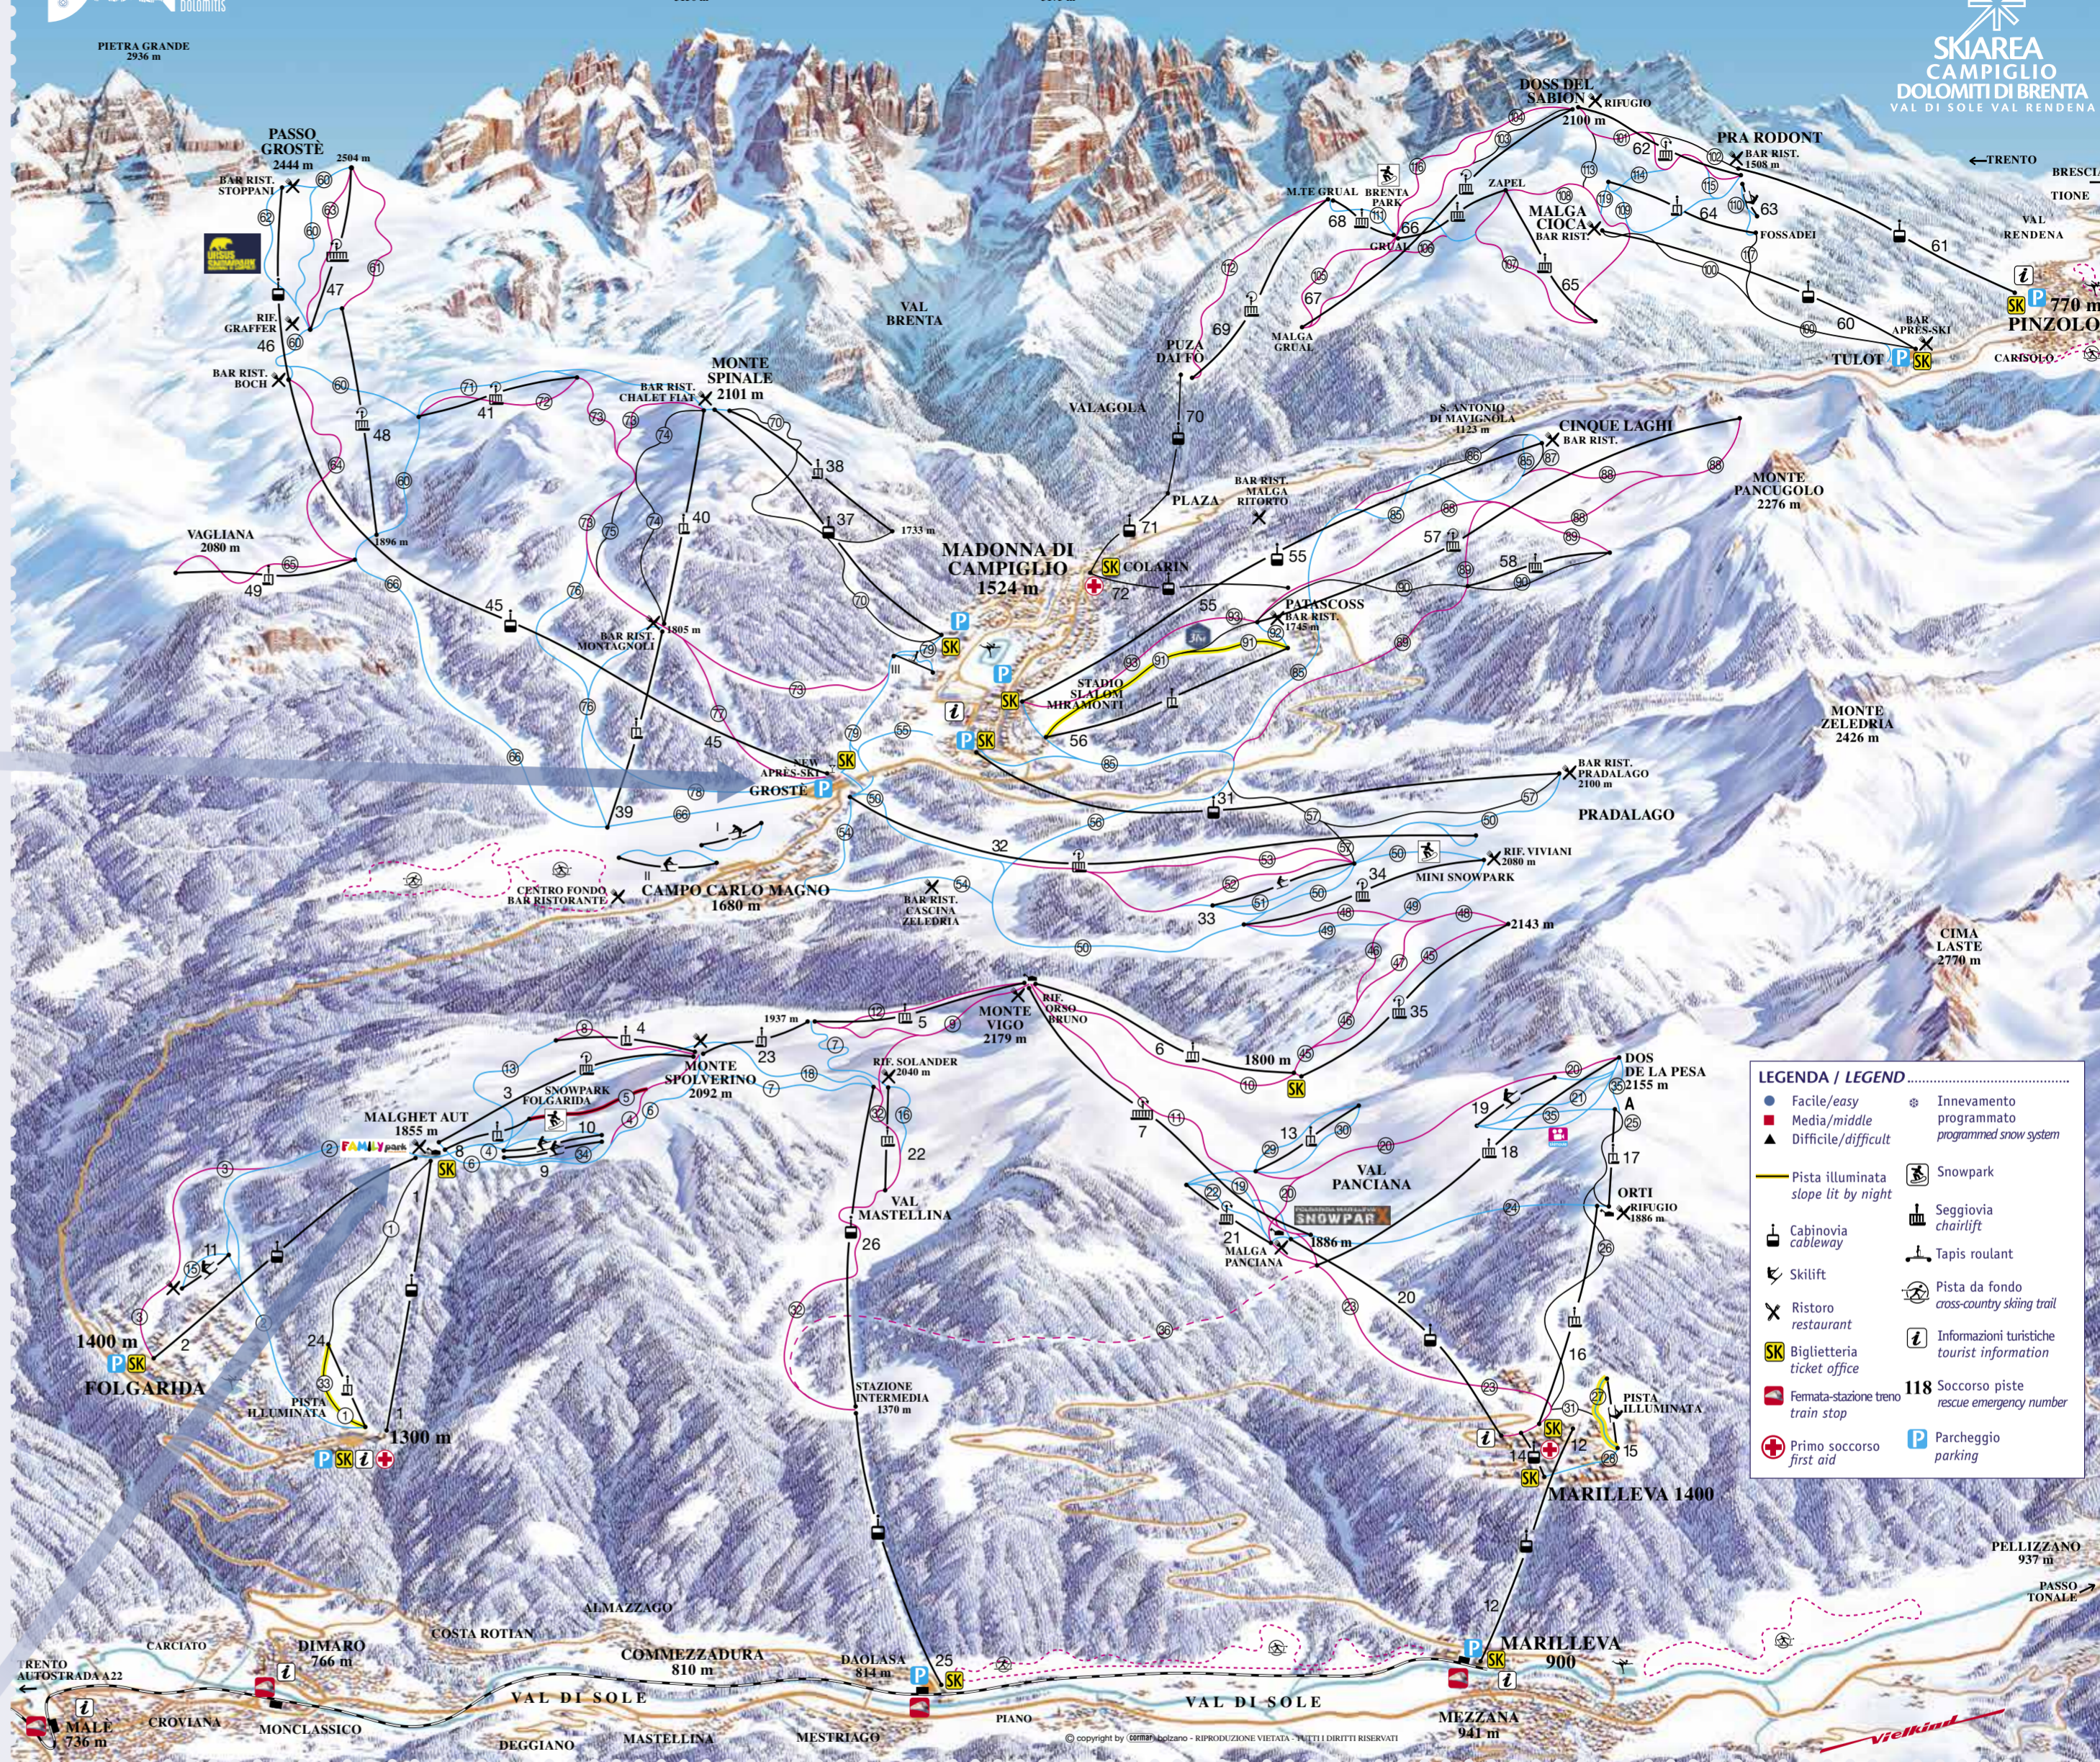

FOLGARIDA - MARILLEVA

IMPIANTI / LIFTS

Table with 5 columns: Lift number, Name, Length, Height difference, and Time. Lists 26 different ski lifts.

PISTE / RUNS

Table with 4 columns: Lift number, Name, Length, and Difficulty level. Lists 26 different ski runs.

DOLOMITI DI BRENTA

LEGENDA / LEGEND section with symbols for lift types, run difficulties, and other ski area features.

MADONNA DI CAMPIGLIO

IMPIANTI / LIFTS

Table with 5 columns: Lift number, Name, Length, Height difference, and Time. Lists 17 different ski lifts.

Table with 4 columns: Lift number, Name, Length, and Difficulty level. Lists 17 different ski runs.

Table with 4 columns: Lift number, Name, Length, and Difficulty level. Lists 17 different ski runs.

PINZOLO

IMPIANTI / LIFTS

Table with 5 columns: Lift number, Name, Length, Height difference, and Time. Lists 12 different ski lifts.

PISTE / RUNS

Table with 4 columns: Lift number, Name, Length, and Difficulty level. Lists 18 different ski runs.